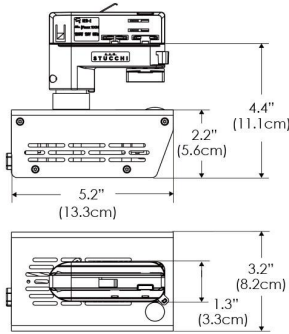

Legacy product

Power Supply & Control

PS Power Supply

PSX Power Supply w/ DMX
 (compatible with TOX/MPT mount)

Plug/Connection

US US 120V
EU EU 220V

SPECIFICATIONS

Beam Angle	130°
Spectrum Type	AMZ : Plant Flourish & Growth
	TB : Coral Health & Growth
Control	Intensity (0% - 100%), CCT
LED Source	DiCon Dense Matrix LED
Power Draw	80W max
AC Input Voltage	100 - 240V AC, 60Hz
Cooling	Fan Cooled
Operating Temperature	32 - 104°F (0 - 40°C)
Fixture Weight	0.8lb (~0.3kg)
Power Supply Weight	1.0lb (~0.4kg)

MECHANICAL FIGURES

W360X-TOX/TON

PS

PSX

W360X-CLP

Mounting Bracket Dimensions ALL-CLP

*All -CLP configuration models come with standard DC cables of 6 inches and AC cables of 10 ft.

W360X-TEX

AMZ

Distance		3' (~0.9 m)	5' (~1.5 m)	10' (~3.0 m)
@4000K	fc	156	82	20
	lux	1679	880	214
@6500K	fc	158	83	21
	lux	1700	891	217
Beam Diameter		Ø 5.2' (1.6m)	Ø 8.8' (2.7m)	Ø 17.5' (5.3m)

Beam Angle : 130°

TB

Distance		3' (~0.9 m)	5' (~1.5 m)	10' (~3.0 m)
@10000K	fc	34	16	9
	lux	358	165	92
@20000K	fc	17	20	5
	lux	174	209	48
Beam Diameter		Ø 5.2' (1.6m)	Ø 8.8' (2.7m)	Ø 17.5' (5.3m)

Beam Angle : 130°

DMX FOOTPRINT