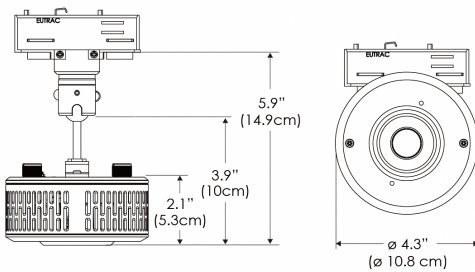

W360X-TG

W360X-TEX

Legacy product