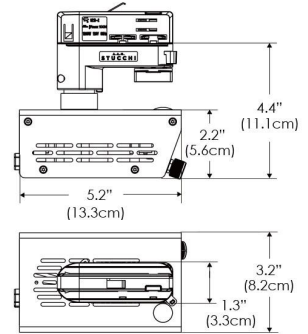

Legacy product

Power Supply & Control

PS Power Supply

PSX Power Supply w/ DMX
 (compatible with TOX/MPT mount)

Plug/Connection

US US 120V
EU EU 220V

SPECIFICATIONS

Beam Angle	130°
Spectrum Type	AMZ : Plant Flourish & Growth
	TB : Coral Health & Growth
Control	Intensity (0% - 100%), CCT
LED Source	DiCon Dense Matrix LED
Power Draw	80W max
AC Input Voltage	100 - 240V AC, 60Hz
Cooling	Fan Cooled
Operating Temperature	32 - 104°F (0 - 40°C)
Fixture Weight	0.8lb (~0.3kg)
Power Supply Weight	1.0lb (~0.4kg)

MECHANICAL FIGURES

W360X-TOX/TON

PS

PSX

W360X-CLP

Mounting Bracket Dimensions ALL-CLP

*All -CLP configuration models come with standard DC cables of 6 inches and AC cables of 10 ft.

W360X-TEX

AMZ

Distance		3' (~0.9 m)	5' (~1.5 m)	10' (~3.0 m)
@4000K	fc	156	82	20
	lux	1679	880	214
@6500K	fc	158	83	21
	lux	1700	891	217
Beam Diameter		Ø 5.2' (1.6m)	Ø 8.8' (2.7m)	Ø 17.5' (5.3m)

Beam Angle : 130°

TB

Distance		3' (~0.9 m)	5' (~1.5 m)	10' (~3.0 m)
@10000K	fc	34	16	9
	lux	358	165	92
@20000K	fc	17	20	5
	lux	174	209	48
Beam Diameter		Ø 5.2' (1.6m)	Ø 8.8' (2.7m)	Ø 17.5' (5.3m)

Beam Angle : 130°

DMX FOOTPRINT