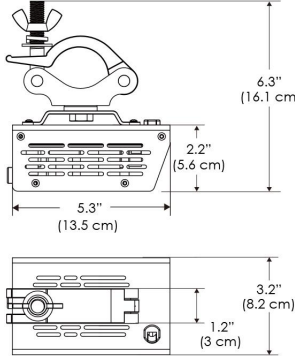

Legacy product

Power Supply & Control

PS Power Supply

PSX Power Supply w/ DMX
 (compatible with TOX/MPT mount)

Plug/Connection

US US 120V
EU EU 220V

SPECIFICATIONS

Beam Angle	130°
Spectrum Type	AMZ : Plant Flourish & Growth
	TB : Coral Health & Growth
Control	Intensity (0% - 100%), CCT
LED Source	DiCon Dense Matrix LED
Power Draw	80W max
AC Input Voltage	100 - 240V AC, 60Hz
Cooling	Fan Cooled
Operating Temperature	32 - 104°F (0 - 40°C)
Fixture Weight	0.8lb (~0.3kg)
Power Supply Weight	1.0lb (~0.4kg)

MECHANICAL FIGURES

W360X-TOX/TON

PS

PSX

W360X-CLP

Mounting Bracket Dimensions ALL-CLP

*All -CLP configuration models come with standard DC cables of 6 inches and AC cables of 10 ft.

W360X-TEX

AMZ

Distance		3' (~0.9 m)	5' (~1.5 m)	10' (~3.0 m)
@4000K	fc	156	82	20
	lux	1679	880	214
@6500K	fc	158	83	21
	lux	1700	891	217
Beam Diameter		Ø 5.2' (1.6m)	Ø 8.8' (2.7m)	Ø 17.5' (5.3m)

Beam Angle : 130°

TB

Distance		3' (~0.9 m)	5' (~1.5 m)	10' (~3.0 m)
@10000K	fc	34	16	9
	lux	358	165	92
@20000K	fc	17	20	5
	lux	174	209	48
Beam Diameter		Ø 5.2' (1.6m)	Ø 8.8' (2.7m)	Ø 17.5' (5.3m)

Beam Angle : 130°

DMX FOOTPRINT