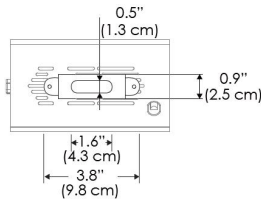

MECHANICAL FIGURES

W360X-TOX/TON

PS

PSX

W360X-CLP

Mounting Bracket Dimensions ALL-CLP

*All -CLP configuration models come with standard DC cables of 6 inches and AC cables of 10 ft.

W360X-TEX

AMZ

Distance		3' (~0.9 m)	5' (~1.5 m)	10' (~3.0 m)
@4000K	fc	156	82	20
	lux	1679	880	214
@6500K	fc	158	83	21
	lux	1700	891	217
Beam Diameter		Ø 5.2' (1.6m)	Ø 8.8' (2.7m)	Ø 17.5' (5.3m)

Beam Angle : 130°

TB

Distance		3' (~0.9 m)	5' (~1.5 m)	10' (~3.0 m)
@10000K	fc	34	16	9
	lux	358	165	92
@20000K	fc	17	20	5
	lux	174	209	48
Beam Diameter		Ø 5.2' (1.6m)	Ø 8.8' (2.7m)	Ø 17.5' (5.3m)

Beam Angle : 130°

DMX FOOTPRINT