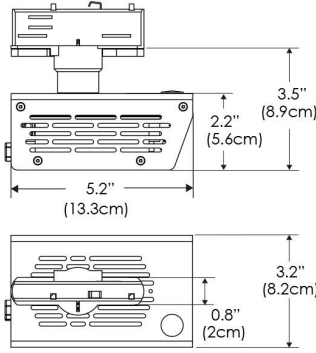

W360X-TEX

Legacy product