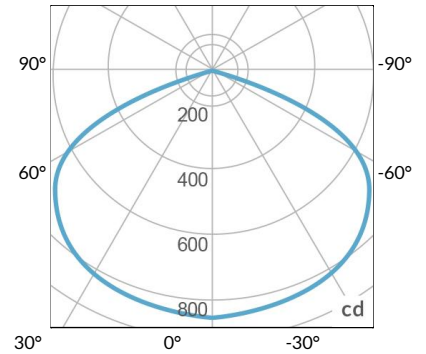

AMZ

Distance		3' (~0.9 m)	5' (~1.5 m)	10' (~3.0 m)
@4000K	fc	156	82	20
	lux	1679	880	214
@6500K	fc	158	83	21
	lux	1700	891	217
Beam Diameter		Ø 5.2' (1.6m)	Ø 8.8' (2.7m)	Ø 17.5' (5.3m)

Beam Angle : 130°

TB

Distance		3' (~0.9 m)	5' (~1.5 m)	10' (~3.0 m)
@10000K	fc	34	16	9
	lux	358	165	92
@20000K	fc	17	20	5
	lux	174	209	48
Beam Diameter		Ø 5.2' (1.6m)	Ø 8.8' (2.7m)	Ø 17.5' (5.3m)

Beam Angle : 130°

DMX FOOTPRINT