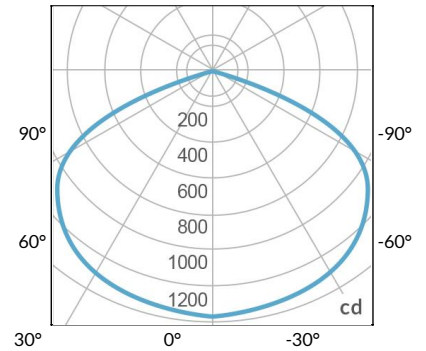

AMZ

Distance		3' (~0.9 m)	5' (~1.5 m)	10' (~3.0 m)
@4000K	fc	156	82	20
	lux	1679	880	214
@6500K	fc	158	83	21
	lux	1700	891	217
Beam Diameter		Ø 5.2' (1.6m)	Ø 8.8' (2.7m)	Ø 17.5' (5.3m)

Beam Angle : 130°

TB

Distance		3' (~0.9 m)	5' (~1.5 m)	10' (~3.0 m)
@10000K	fc	34	16	9
	lux	358	165	92
@20000K	fc	17	20	5
	lux	174	209	48
Beam Diameter		Ø 5.2' (1.6m)	Ø 8.8' (2.7m)	Ø 17.5' (5.3m)

Beam Angle : 130°

DMX FOOTPRINT