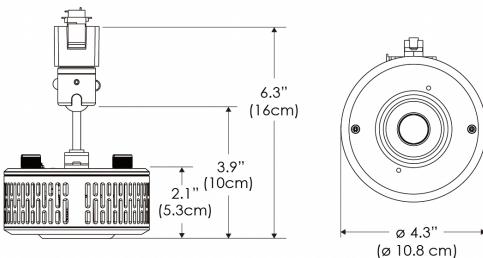

Legacy product