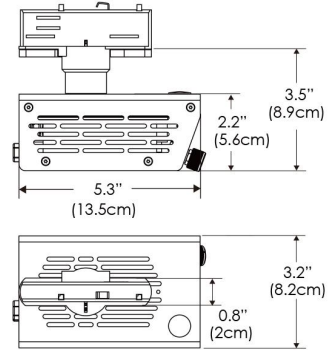

W360X-TEX

Legacy product