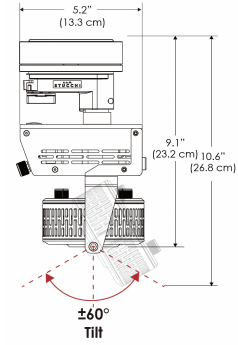

MECHANICAL FIGURES

W360X-TOX/TON

PS

PSX

W360X-CLP

Mounting Bracket Dimensions ALL-CLP

*All -CLP configuration models come with standard DC cables of 6 inches and AC cables of 10 ft.

W360X-TEX

Legacy product

W360X-TG

Legacy product

MECHANICAL FIGURES

W360X-MPT

PSX

US

PHOTOMETRIC DATA

AMZ

Distance		3' (~0.9 m)	5' (~1.5 m)	10' (~3.0 m)
@4000K	fc	156	82	20
	lux	1679	880	214
@6500K	fc	158	83	21
	lux	1700	891	217
Beam Diameter		Ø 5.2' (1.6m)	Ø 8.8' (2.7m)	Ø 17.5' (5.3m)

Beam Angle : 130°

TB

Distance		3' (~0.9 m)	5' (~1.5 m)	10' (~3.0 m)
@10000K	fc	34	16	9
	lux	358	165	92
@20000K	fc	17	20	5
	lux	174	209	48
Beam Diameter		Ø 5.2' (1.6m)	Ø 8.8' (2.7m)	Ø 17.5' (5.3m)

Beam Angle : 130°

DMX FOOTPRINT