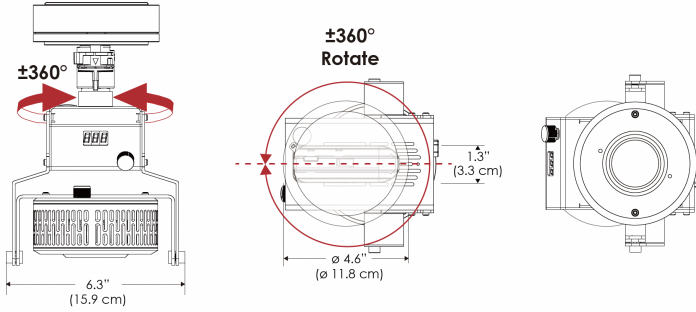

MECHANICAL FIGURES

W360X-TOX/TON

PS

PSX

W360X-CLP

Mounting Bracket Dimensions ALL-CLP

*All -CLP configuration models come with standard DC cables of 6 inches and AC cables of 10 ft.

W360X-TEX

Legacy product

W360X-TG

Legacy product

MECHANICAL FIGURES

W360X-MPT

PSX

US

PHOTOMETRIC DATA

AMZ

Distance		3' (~0.9 m)	5' (~1.5 m)	10' (~3.0 m)
@4000K	fc	156	82	20
	lux	1679	880	214
@6500K	fc	158	83	21
	lux	1700	891	217
Beam Diameter		Ø 5.2' (1.6m)	Ø 8.8' (2.7m)	Ø 17.5' (5.3m)

Beam Angle : 130°

TB

Distance		3' (~0.9 m)	5' (~1.5 m)	10' (~3.0 m)
@10000K	fc	34	16	9
	lux	358	165	92
@20000K	fc	17	20	5
	lux	174	209	48
Beam Diameter		Ø 5.2' (1.6m)	Ø 8.8' (2.7m)	Ø 17.5' (5.3m)

Beam Angle : 130°

DMX FOOTPRINT