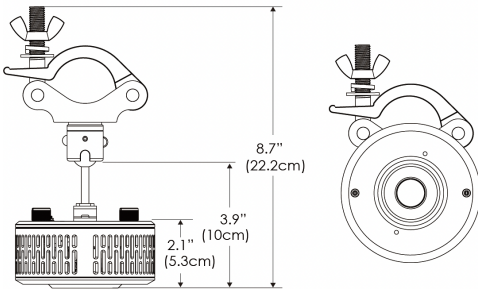

Legacy product

Power Supply & Control

PS Power Supply

PSX Power Supply w/ DMX
 (compatible with TOX/MPT mount)

Plug/Connection

US US 120V
EU EU 220V

SPECIFICATIONS

Beam Angle	130°
Spectrum Type	AMZ : Plant Flourish & Growth
	TB : Coral Health & Growth
Control	Intensity (0% - 100%), CCT
LED Source	DiCon Dense Matrix LED
Power Draw	80W max
AC Input Voltage	100 - 240V AC, 60Hz
Cooling	Fan Cooled
Operating Temperature	32 - 104°F (0 - 40°C)
Fixture Weight	0.8lb (~0.3kg)
Power Supply Weight	1.0lb (~0.4kg)

MECHANICAL FIGURES

W360X-TOX/TON

PS

PSX

W360X-CLP

Mounting Bracket Dimensions ALL-CLP

*All -CLP configuration models come with standard DC cables of 6 inches and AC cables of 10 ft.

W360X-TEX

AMZ

Distance		3' (~0.9 m)	5' (~1.5 m)	10' (~3.0 m)
@4000K	fc	156	82	20
	lux	1679	880	214
@6500K	fc	158	83	21
	lux	1700	891	217
Beam Diameter		Ø 5.2' (1.6m)	Ø 8.8' (2.7m)	Ø 17.5' (5.3m)

Beam Angle : 130°

TB

Distance		3' (~0.9 m)	5' (~1.5 m)	10' (~3.0 m)
@10000K	fc	34	16	9
	lux	358	165	92
@20000K	fc	17	20	5
	lux	174	209	48
Beam Diameter		Ø 5.2' (1.6m)	Ø 8.8' (2.7m)	Ø 17.5' (5.3m)

Beam Angle : 130°

DMX FOOTPRINT