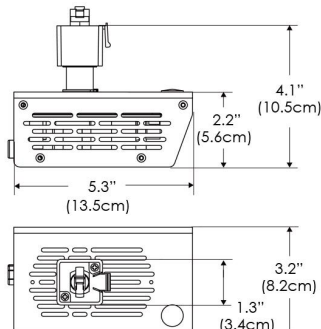

Legacy product