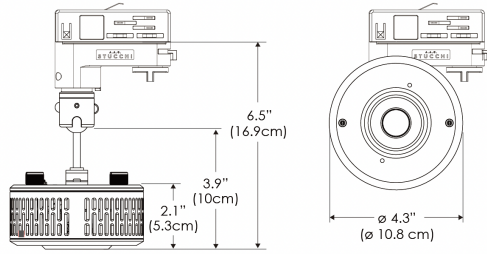

Legacy product

Power Supply & Control

PS Power Supply

PSX Power Supply w/ DMX
 (compatible with TOX/MPT mount)

Plug/Connection

US US 120V
EU EU 220V

SPECIFICATIONS

Beam Angle	130°
Spectrum Type	AMZ : Plant Flourish & Growth
	TB : Coral Health & Growth
Control	Intensity (0% - 100%), CCT
LED Source	DiCon Dense Matrix LED
Power Draw	80W max
AC Input Voltage	100 - 240V AC, 60Hz
Cooling	Fan Cooled
Operating Temperature	32 - 104°F (0 - 40°C)
Fixture Weight	0.8lb (~0.3kg)
Power Supply Weight	1.0lb (~0.4kg)

MECHANICAL FIGURES

W360X-TOX/TON

PS

PSX

W360X-CLP

Mounting Bracket Dimensions ALL-CLP

*All -CLP configuration models come with standard DC cables of 6 inches and AC cables of 10 ft.

W360X-TEX

AMZ

Distance		3' (~0.9 m)	5' (~1.5 m)	10' (~3.0 m)
@4000K	fc	156	82	20
	lux	1679	880	214
@6500K	fc	158	83	21
	lux	1700	891	217
Beam Diameter		Ø 5.2' (1.6m)	Ø 8.8' (2.7m)	Ø 17.5' (5.3m)

Beam Angle : 130°

TB

Distance		3' (~0.9 m)	5' (~1.5 m)	10' (~3.0 m)
@10000K	fc	34	16	9
	lux	358	165	92
@20000K	fc	17	20	5
	lux	174	209	48
Beam Diameter		Ø 5.2' (1.6m)	Ø 8.8' (2.7m)	Ø 17.5' (5.3m)

Beam Angle : 130°

DMX FOOTPRINT